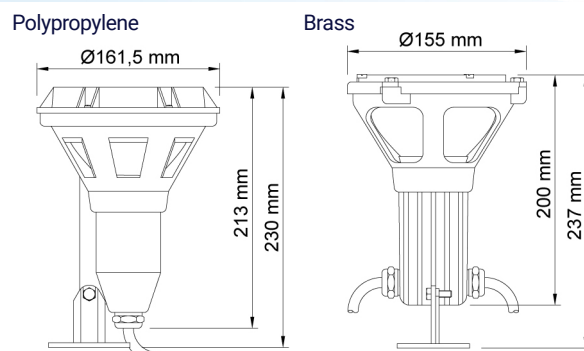

PAR 38 Lightfixture/ Foco PAR 38

Both models are fitted with windows to ensure that the light is kept cool at all times, thereby considerably lengthening its useful life. **Should be installed underwater.** IP 68 certification, rubber joint with triple protection. They can be sold with 12, 24 and 230 V/AC bulbs, making them **adaptable to any standard.** Their power ranges from 80 to 120W. As options, there is also a range of color filters and light protection grates.

Certifications/ Certificaciones **IP68 CE**

Light charts/
Gráficos de iluminación.

Spot/ Intensivo (Beam 10°)		
Power	100 W + 120 W	
Distance/ Distancia	Beam/ Haz de luz (m)	Centre/ Centro
2 m	Ø 0,40	2375 lx
4 m	Ø 0,84	595 lx
6 m	Ø 1,26	265 lx

Flood/ Extensivo (Beam 30°)				
Power	80 W (*)		100 W + 120 W	
Distance/ Distancia	Beam/ Haz de luz (m)	Centre/ Centro	Beam/ Haz de luz (m)	Centre/ Centro
1 m	Ø 0,53	1800 lx	Ø 0,53	3100 lx
2 m	Ø 1,07	450 lx	-	-
3 m	-	-	Ø 1,60	344 lx
4 m	Ø 2,14	112 lx	-	-
5 m	-	-	Ø 2,60	124 lx

Details/ Detalles				Electrical data/ Datos eléctricos				
Polypropylene + Fiberglass/ Polipropileno + Fibra de vidrio		Brass/ Latón		Lamp/ Lámpara				
Elect. Con/ 1PG 16 Ø6/9/12		Elect. Con/ 2PG 16 Ø6/9/12		Voltage/ Voltaje	Power/ Potencia	Light beam/ Haz de luz		Lamp/ Lámpara
Reference/ Referencia	Weight/ Peso	Reference/ Referencia	Weight/ Peso			Spot/ Intensivo	Flood/ Extensivo	
F5312801 (*)	1,0 Kg	F5322813 (*)	2,7 Kg	220 V AC	80 W		✓	F5632817
F5312103	1,0 Kg	F5322115	2,7 Kg	220 V AC	120 W		✓	F5632119
F5314105	1,0 Kg	F5324117	2,7 Kg	24 V AC	120 W	✓		F5634112
F5311405	1,0 Kg	F5321406	2,7 Kg	12 V AC	100 W		✓	F5631423
F5331719	1,0 Kg	F5321711	2,7 Kg	12 V AC	75 W	✓		F5631726
F5330204	1,0 Kg	F5340205	2,7 Kg	12/24 V AC	18 W		✓	F5641536
F5330913	1,0 Kg	F5340914	2,7 Kg	12 V AC	10 W	White LEDs/ LEDs Blanco		F5641514
F5338911	1,0 Kg	F5348913	2,7 Kg	12 V AC	10 W	RGB		F5641018
F5310009	-	F5320012	-	Without lamp/ Sin lámpara				