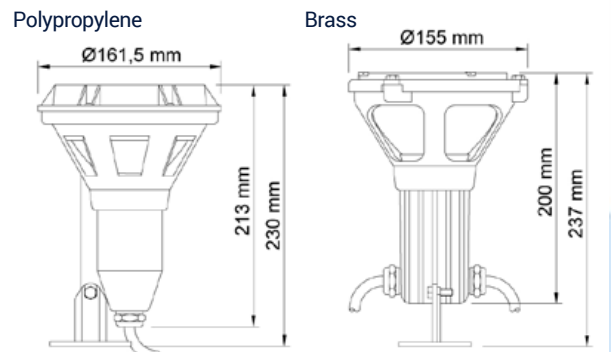

PAR 38 Lightfixture/ Foco PAR 38

Both models are fitted with windows to ensure that the light is kept cool at all times, thereby considerably lengthening its useful life. **Should be installed underwater.** IP 68 certification, rubber joint with triple protection. They can be sold with 12, 24 and 230 V/AC bulbs, making them **adaptable to any standard.** Their power ranges from 80 to 120W. As options, there is also a range of color filters and light protection grates.

Certifications/ Certificaciones **IP68 CE**

Light charts/
Gráficos de iluminación.

Spot/ Intensivo (Beam 10°)		
Power	100 W + 120 W	
Distance/ Distancia	Beam/ Haz de luz (m)	Centre/ Centro
2 m	Ø 0,40	2375 lx
4 m	Ø 0,84	595 lx
6 m	Ø 1,26	265 lx

Flood/ Extensivo (Beam 30°)						
Power	15 W		80 W (*)		100 W + 120 W	
Distance/ Distancia	Beam/ Haz de luz (m)	Centre/ Centro	Beam/ Haz de luz (m)	Centre/ Centro	Beam/ Haz de luz (m)	Centre/ Centro
0,5 m	Ø 0,27	965 lx	-	-	-	-
1 m	Ø 0,54	275 lx	Ø 0,53	1800 lx	Ø 0,53	3100 lx
1,5 m	Ø 0,80	130 lx	-	-	-	-
2 m	-	-	Ø 1,07	450 lx	-	-
3 m	-	-	-	-	Ø 1,60	344 lx
4 m	-	-	Ø 2,14	112 lx	-	-
5 m	-	-	-	-	Ø 2,60	124 lx