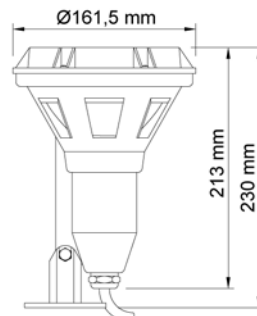

PAR 38 Lightfixture/ Foco PAR 38

Both models are fitted with windows to ensure that the light is kept cool at all times, thereby considerably lengthening its useful life. **Should be installed underwater.** IP 68 certification, rubber joint with triple protection. They can be sold with 12, 24 and 230 V/AC bulbs, making them **adaptable to any standard.** Their power ranges from 80 to 120W. As options, there is also a range of color filters and light protection grates.

Certifications/ Certificaciones

IP68 CE

Polypropylene

Brass

Light charts/
Gráficos de iluminación.

Spot/ Intensivo (Beam 10°)		
Power	100 W + 120 W	
Distance/ Distancia	Beam/ Haz de luz (m)	Centre/ Centro
2 m	Ø 0,40	2375 lx
4 m	Ø 0,84	595 lx
6 m	Ø 1,26	265 lx

Flood/ Extensivo (Beam 30°)				
Power	80 W (*)		100 W + 120 W	
Distance/ Distancia	Beam/ Haz de luz (m)	Centre/ Centro	Beam/ Haz de luz (m)	Centre/ Centro
1 m	Ø 0,53	1800 lx	Ø 0,53	3100 lx
2 m	Ø 1,07	450 lx	-	-
3 m	-	-	Ø 1,60	344 lx
4 m	Ø 2,14	112 lx	-	-
5 m	-	-	Ø 2,60	124 lx

Details/ Detalles				Electrical data/ Datos eléctricos				
Polypropylene + Fiberglass/ Polipropileno + Fibra de vidrio		Brass/ Latón		Lamp/ Lámpara				
Elect. Con/ 1PG 16 Ø6/9/12		Elect. Con/ 2PG 16 Ø6/9/12		Voltage/ Voltaje	Power/ Potencia	Light beam/ Haz de luz		Lamp/ Lámpara
Reference/ Referencia	Weight/ Peso	Reference/ Referencia	Weight/ Peso			Spot/ Intensivo	Flood/ Extensivo	
F5312801 (*)	1,0 Kg	F5322813 (*)	2,7 Kg	220 V AC	80 W		✓	F5632817
F5312103	1,0 Kg	F5322115	2,7 Kg	220 V AC	120 W		✓	F5632119
F5314105	1,0 Kg	F5324117	2,7 Kg	24 V AC	120 W	✓		F5634112
F5311405	1,0 Kg	F5321406	2,7 Kg	12 V AC	100 W		✓	F5631423
F5331719	1,0 Kg	F5321711	2,7 Kg	12 V AC	75 W	✓		F5631726
F5330204	1,0 Kg	F5340205	2,7 Kg	12/24 V AC	18 W		✓	F5641536
F5330913	1,0 Kg	F5340914	2,7 Kg	12 V AC	10 W	White LEDs/ LEDs Blanco		F5641514
F5338911	1,0 Kg	F5348913	2,7 Kg	12 V AC	10 W	RGB		F5641018
F5310009	-	F5320012	-	Without lamp/ Sin lámpara				