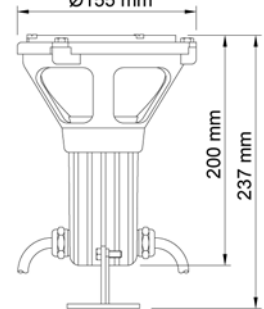

PAR 38 Lightfixture/ Foco PAR 38

Both models are fitted with windows to ensure that the light is kept cool at all times, thereby considerably lengthening its useful life. **Should be installed underwater.** IP 68 certification, rubber joint with triple protection. They can be sold with 12, 24 and 230 V/AC bulbs, making them **adaptable to any standard.** Their power ranges from 80 to 120W. As options, there is also a range of color filters and light protection grates.

Certifications/ Certificaciones

IP68 CE

Polypropylene

Brass

Light charts/
Gráficos de iluminación.

Spot/ Intensivo (Beam 10°)		
Power	100 W + 120 W	
Distance/ Distancia	Beam/ Haz de luz (m)	Centre/ Centro
2 m	Ø 0,40	2375 lx
4 m	Ø 0,84	595 lx
6 m	Ø 1,26	265 lx

Flood/ Extensivo (Beam 30°)				
Power	80 W (*)		100 W + 120 W	
Distance/ Distancia	Beam/ Haz de luz (m)	Centre/ Centro	Beam/ Haz de luz (m)	Centre/ Centro
1 m	Ø 0,53	1800 lx	Ø 0,53	3100 lx
2 m	Ø 1,07	450 lx	-	-
3 m	-	-	Ø 1,60	344 lx
4 m	Ø 2,14	112 lx	-	-
5 m	-	-	Ø 2,60	124 lx

Details/ Detalles				Electrical data/ Datos eléctricos				
Polypropylene + Fiberglass/ Polipropileno + Fibra de vidrio		Brass/ Latón		Lamp/ Lámpara				
Elect. Con/ 1PG 16 Ø6/9/12		Elect. Con/ 2PG 16 Ø6/9/12		Voltage/ Voltaje	Power/ Potencia	Light beam/ Haz de luz		Lamp/ Lámpara
Reference/ Referencia	Weight/ Peso	Reference/ Referencia	Weight/ Peso			Spot/ Intensivo	Flood/ Extensivo	
F5312801 (*)	1,0 Kg	F5322813 (*)	2,7 Kg	220 V AC	80 W		✓	F5632817
F5312103	1,0 Kg	F5322115	2,7 Kg	220 V AC	120 W		✓	F5632119
F5314105	1,0 Kg	F5324117	2,7 Kg	24 V AC	120 W	✓		F5634112
F5311405	1,0 Kg	F5321406	2,7 Kg	12 V AC	100 W		✓	F5631423
F5331719	1,0 Kg	F5321711	2,7 Kg	12 V AC	75 W	✓		F5631726
F5330204	1,0 Kg	F5340205	2,7 Kg	12/24 V AC	18 W		✓	F5641536
F5330913	1,0 Kg	F5340914	2,7 Kg	12 V AC	10 W	White LEDs/ LEDs Blanco		F5641514
F5338911	1,0 Kg	F5348913	2,7 Kg	12 V AC	10 W	RGB		F5641018
F5310009	-	F5320012	-	Without lamp/ Sin lámpara				